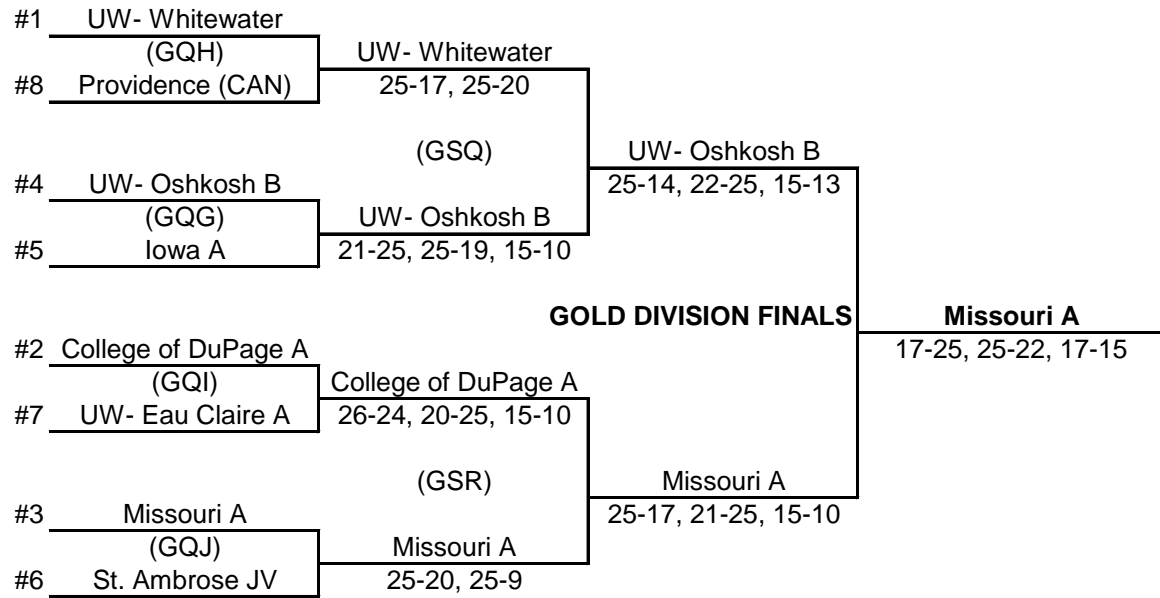

GOLD DIVISION BRACKET