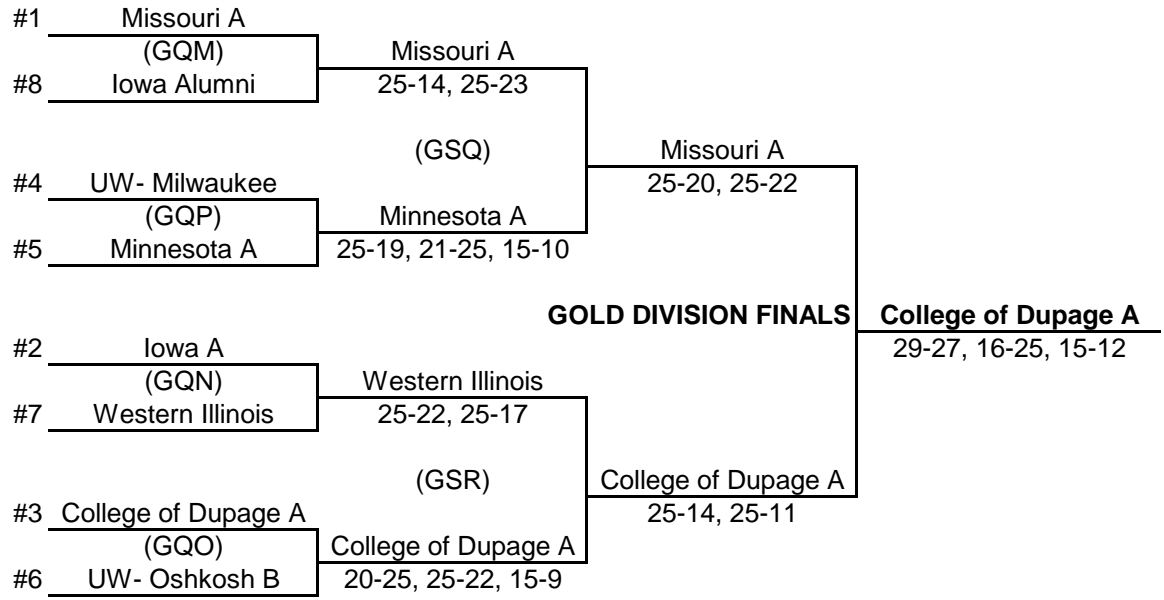

GOLD DIVISION BRACKET